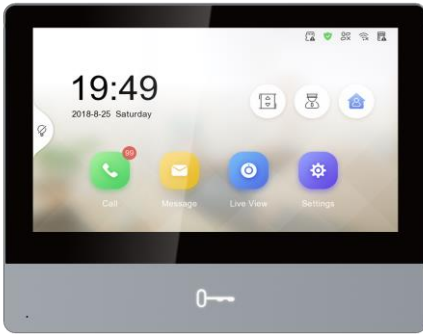

DS-KH8350-TE1

Network Indoor Station

HIKVISION[®]

Key Feature

- Premium tempered glass
- Aerospace-grade aluminum
- New UI V2.0: User friendly design
- 7-inch colorful touch screen with resolution 1024 × 600
- 8.6 mm Ultra-slim design

Specification

Display parameters	
Size	7-inch
Operation method	Capacitive touch screen, physical button
Type	Colorful IPS screen
Video parameters	
Lens	/
FOV	/
Pixel	/
Audio parameters	
Audio quality	Noise suppression and echo cancellation
Network parameters	
Communication protocol	TCP/IP, SIP, RTSP
Wired network	10/100 Mbps self-adaptive
Wi-Fi	/
Bluetooth	Not supported.
Zigbee	/
Device interfaces	
Network interface	1 RJ-45 10/100 Mbps self-adaptive

Power interface	1
General	
Button	1
Installation	Surface mounting
Indicator	/
Weight	With package: 786 g Without package: 600 g
Protective level	/
Power supply method	IEEE802.3af, standard PoE 12 VDC/1 A
Working temperature	-10 ° C to 55 ° C (14 ° F to 131 ° F)
Working humidity	10% to 90%
Dimensions	180 mm × 140 mm × 22.4 mm (7.09" × 5.51" × 0.88")
Battery	/
Application environment	Indoor
Power consumption	≤ 7 W
Language	English, French, Portuguese (Brazil), Spanish, Russian, German, Italian, Polish, Arabic, Turkish, Vietnamese, Hungarian, Dutch, Romanian, Czech, Bulgarian, Ukrainian, Croatian, Serbian, Greek, Portuguese, Slovak