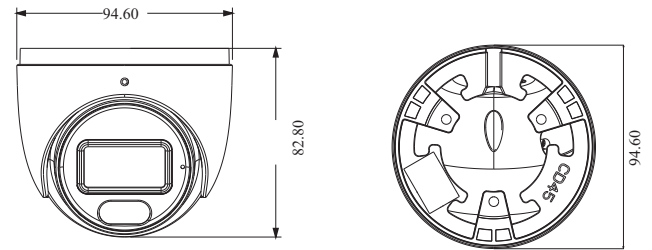

Tel: +86-755-36995888

Web site: <http://en.tvt.net.cn>

Fax: +86-755-33104777

E-mail: overseas@tvt.net.cn

SPECIFICATIONS

Model	TD-7554AS2
Specifications	
Camera	
Image Sensor	1 / 2.5 "CMOS
Resolution	5MP
Image Size	2560 x 1936
Video Output	AHD / TVI / CVI
Audio	1CH built-in MIC
Image System	PAL / NTSC
Electronic Shutter	Auto; 1/50s~1/100000s(P); 1/60s~1/100000s(N)
LED View Distance	20 ~30 m
Frame Rate	5MP@20fps /4MP@30fps
Min. Illumination	0 lux with LED ON
Lens	3.6 mm
Lens Mount	M12
S / N Ratio	≥52dB (AGC OFF)
Protection Grade	IP 67
Functions	
Function Control	OSD (COC Control)
Smart LED	Yes
Digital WDR	Yes
Digital NR	Yes, 2D DNR
Global Exposure	Yes
Central Exposure	Yes
AGC	Yes
Auto White Balance	Yes
BLC	Yes
Front Light Compensation	No
Contrast	Yes
Sharpness	Yes
Coaxial audio	Yes
Image Setting	Yes
Defect Correction	Auto
Language	Chinese/English
Angle Adjustment	Pan: 0°~360°; Tilt: 0°~75°; Rotation: 0°~360°
Others	
Power Supply	DC12V (± 10%)
Power Consumption	LED OFF : < 1.5 W; LED ON : < 3W
Working Environment	- 30 °C ~ 50 °C, 10 % ~ 90 % (relative humidity)
Dimensions (mm)	Φ 94.6 x 82.8
Weight (net)	Approx. 0.39KG

DIMENSIONS

AVAILABLE ACCESSORIES

AVAILABLE MODEL

Available Model	TD-7554AS2(AU/ WR2)
-----------------	---------------------