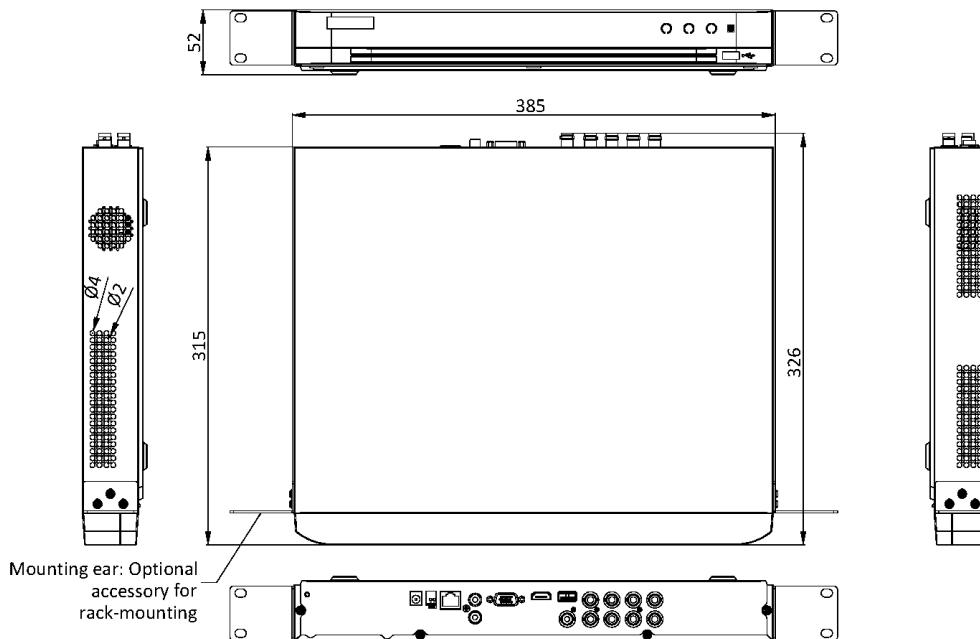

▪ Available Model

iDS-7208HQHI-M2/XT

Physical Interface

No.	Description	No.	Description
1	VIDEO IN	7	AUDIO IN, RCA connector
2	USB interface	8	LAN network interface
3	VIDEO OUT	9	RS-485 serial interface
4	HDMI interface	10	12 VDC power input
5	VGA interface	11	GND
6	AUDIO OUT, RCA connector		

Dimension

scale/1:1;Unit/mm

See Far, Go Further

www.hikvision.com
support@hikvision.com