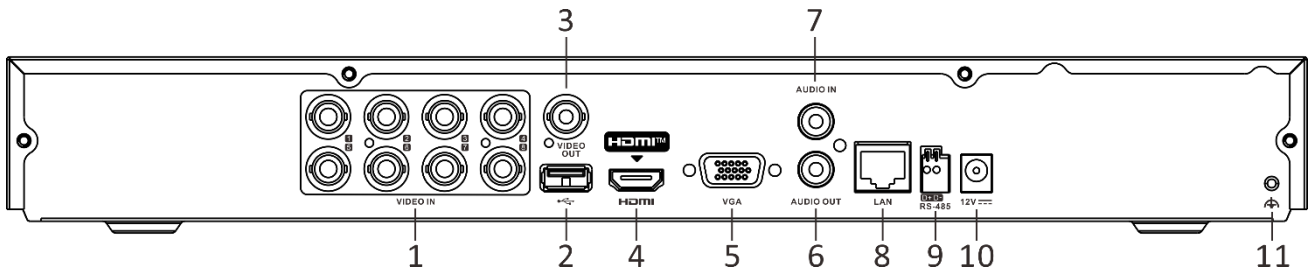

Physical Interface