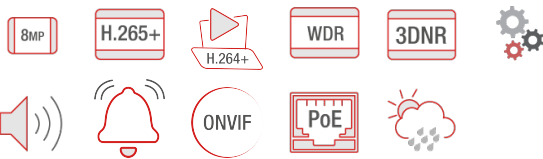

- Turret IP camera range I1 with Active Deterrence
- Resolution 8 Megapixel (3840x2160)
- Lens 2.8 mm | MIC & Speaker | Dual light 40m
- AI: Classification of human and vehicle
- Waterproofing IP67 | PoE (IEEE802.3af)

## Technical Specification

Camera	
Image Sensor	1 / 1.8" CMOS
Image Size	3840 × 2160
Electronic Shutter	1 / 2s ~ 1 / 100000 s
Iris Type	Fixed Iris
Min. Illumination	0.008lux@F1.6,AGC ON, 0 lux with IR, 0 lux with LED
Lens	2.8 mm@F1.6, H.FoV:109°; V.FoV:57°; D.FoV:132°;
Focus	Fixed
Lens Mount	M12
Wide Dynamic Range	120dB
BLC	Yes
HLC	Yes
Defog	Yes
Digital NR	2D/3D DNR
S/N Ratio	≥50dB
Angle Adjustment	Pan: 0°~360°; Tilt:0°~75°; Rotation: 0°~360°
Image	
Video Compression	Main stream: H.265+ / H.265 / H.264+ / H.264 Sub/Third stream: H.265+ / H.265 / H.264+ / H.264 / MJPEG
H.264 Compression Standard	Baseline Profile/Main Profile/High Profile
Resolution	8MP(3840×2160 ),6MP(3072×2048),5MP(2592×1944),4MP(2592×1520 ), 2K (2560×1440 ), 3MP (2304×1296),1080P(1920 ×1080),720P(1280×720), D1, VGA(640×480), CIF, 480 × 240
Main Stream	8MP/6MP/5MP/4MP/2K/3MP/1080P/720P( 60Hz : 1 ~ 30fps; 50Hz: 1~25fps )
Sub Stream	1080P/720P/D1/VGA/CIF ( 60Hz : 1 ~ 30fps; 50Hz: 1~25fps )
Third Stream	D1/VGA/CIF/480×240 ( 60Hz : 1 ~ 30fps; 50Hz: 1~25fps )
Bit Rate	64 Kbps ~12 Mbps
Bit Rate Type	VBR / CBR
Audio Compression	G711A / U
Image Settings	ROI, Saturation, Brightness, Hue, Contrast, Wide Dynamic, Sharpness, Image Flip, Image Mirror, NR, etc. adjustable through client software or web browser
ROI	Each ROI to be configured separately