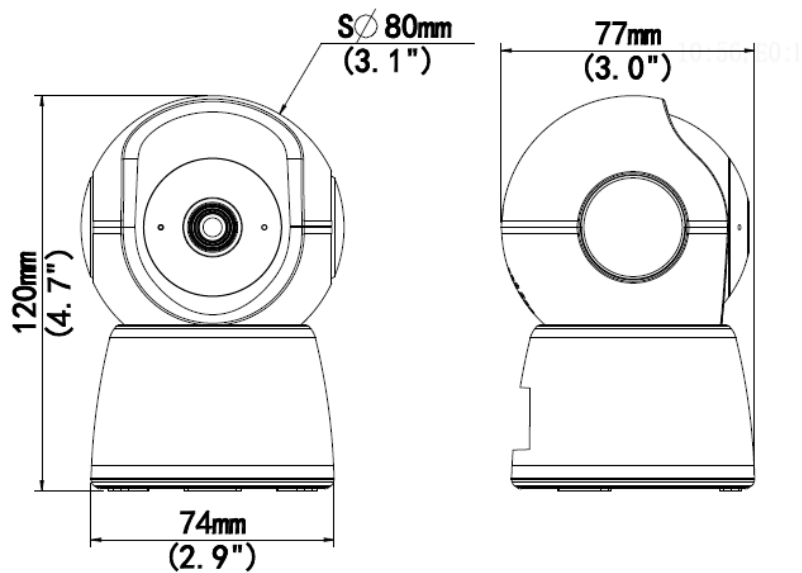

LED indicator

1, red/blue

Dimensions

www.uniview.com/uniarch

©2023 Zhejiang Uniview Technologies Co., Ltd. All rights reserved.

*Product specifications and availability are subject to change without notice.