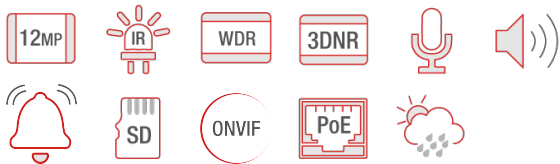

CCTV IP / Professional IP cameras

SF-IPD360A-12I1

SF-IPD360A-6I1

I1 Range: Advanced Artificial Intelligence and video metadata

The I1 series is the highest performing IP camera range in the Safire Smart ecosystem. This series integrates advanced and comprehensive artificial intelligence that achieves an accuracy rate of 99%, one of the highest in the industry. In addition, it includes functionalities such as facial capture or video metadata analysis for feature extraction (up to 13 human, 5 vehicle and 2 two-wheeled vehicle features). In this series, cameras with different resolutions (4MP and 8MP) are available with different features to adjust with the best functionalities to the needs and characteristics of each installation.

- Fisheye IP dome camera I1 range
- Resolution 12 Megapixel (4000x3000)
- Lens 1.65 mm, wide-angle 360°
- Audio, Alarms, MicroSD Card 256GB
- Waterproofing IP67 | PoE (IEEE802.3af)
- Intelligent Analytics | P2P

Functions

Remote Monitoring	IE browser/Safire Smart NVR/Mobile APP/Safire Smart Lite
Online Connection	Support simultaneous monitoring for up to 11 users; Support multi-stream real time transmission
Network Protocol	UDP, IPv4, IPv6, DHCP, NTP, RTSP, RTP, RTCP, RTMP, SNMP, PPPoE, DDNS, 802.1x, SMTP, FTP, UPnP, HTTPs, HTTP, QoS, P2P, HTTP POST
Interface Protocol	ONVIF
Intelligent Analytics	Mode 1 (Wall mounting or desktop): Region intrusion/region entrance/region exiting/target counting by line (human/vehicle classification), crowd density detection Mode 1/2/3 (ceiling mounting): (Human) region intrusion/region entrance/region exiting/target counting by line, crowd density detection, heat map
Smart Alarm	Motion detection; SD card error, SD card full, IO alarm, cable disconnection, IP address conflict
General Function	Watermark, IP address filtering, video mask, heartbeat, illegal login lock
PoE	Yes, IEEE802.3af
IR Distance	10 ~ 20 m
Weather-proof Grade	IP67