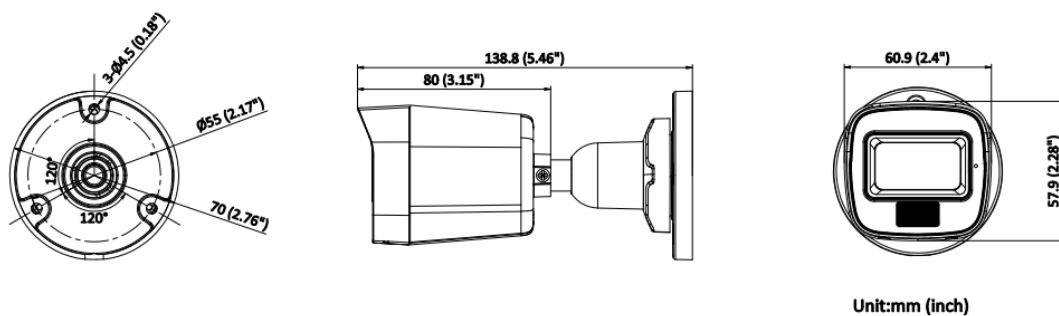

▪ Available Model

IPC-B140HA-LUC(2.8mm)

IPC-B140HA-LUC(4mm)

▪ Dimension

- Accessory
- Optional

DS-1275ZJ-SUS Vertical pole mount	DS-1276ZJ-SUS Corner mount	DS-1280ZJ-XS Junction box
		
		

Headquarters

No.555 Qianmo Road, Binjiang District,
Hangzhou 310051, China
T +86-571-8807-5998
Technical Support: support@hikvision.com