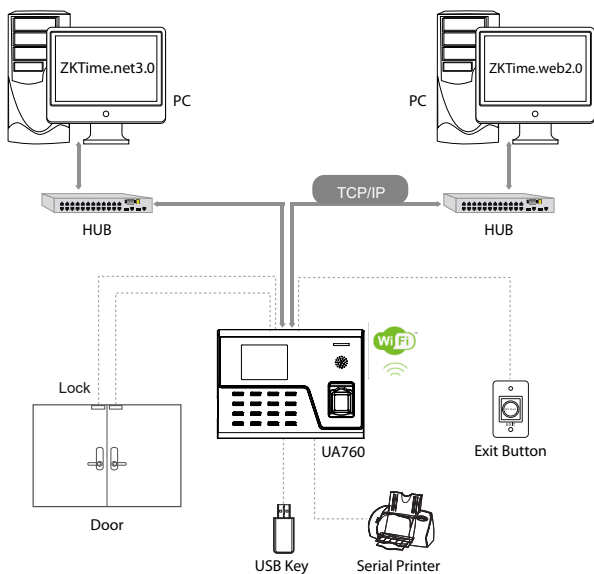

Specifications

User Capacity	3000
Fingerprint Capacity	1000
ID Card Capacity	3000 optional
Record Capacity	50,000
Display	2.8' color screen
Communication	TCP/IP, WiFi, USB-host
Standard Functions	9 Digit User ID, T9 Input, SMS, DST, Self-Service Query, Automatic Status Switch, Ring bell
Optional Functions	ID/Mifare, WDMS, RS232 External Printer
Access Control Interface	3rd Party Electric Lock, Exit Button
Software	ZKTime.Net 3.0
Power Supply	DC 12V/1.5A
Dimension	186*138*43.6mm (LxWxT)
Operating Temp.	0 °C - 45 °C
Operating Humidity	20% - 80%

Configuration