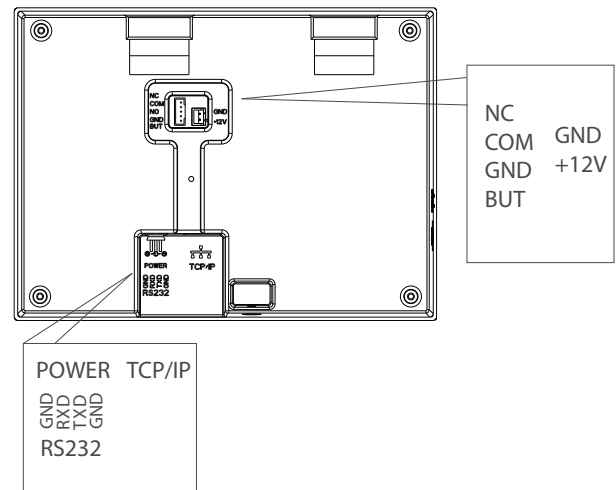

Interface

What's in the Box